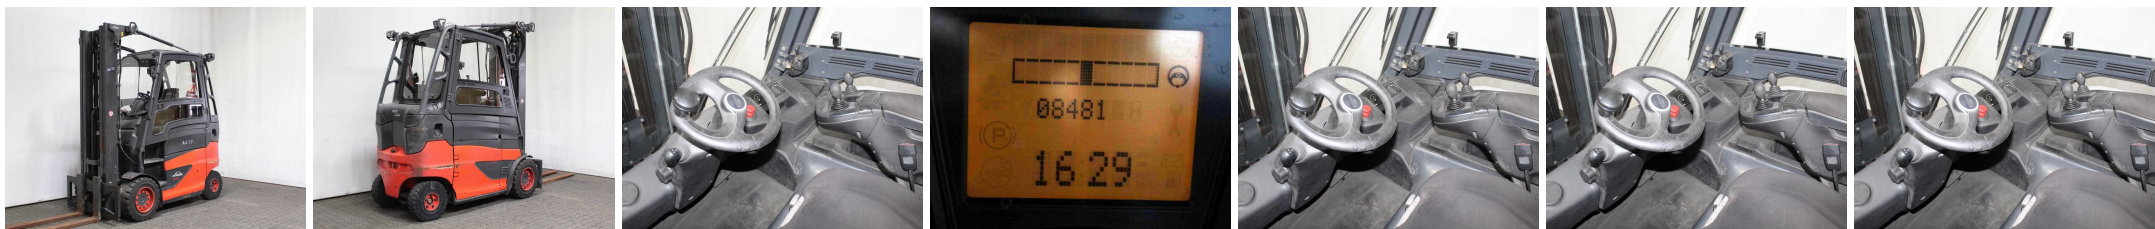

M4279 LINDE E 40 H-01/600 388 - Counterbalance trucks

ID-Number:	M4279	YOM:	2013
Manufacturer:	LINDE	Free lift:	2050 mm
Mast:	Triplex (3F635)	Drive:	Electro
Type:	E 40 H-01/600 388	Forks:	1800 mm
Closed height:	2960 mm	State:	Running condition
Capacity:	4000 kg	Running hours:	8481
Lifting height:	6350 mm	Annotation:	DZH,Kab,H,B,L,4x SE
:			