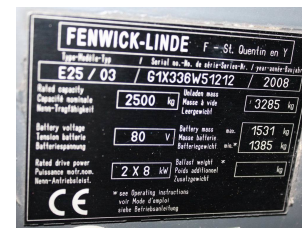

L5217 LINDE E 25-03 336 - Counterbalance trucks

ID-Number:	L5217	YOM:	2008
Manufacturer:	LINDE	Free lift:	1560 mm
Mast:	Triplex (3F465)	Drive:	Electro
Type:	E 25-03 336	Forks:	0 mm
Closed height:	2200 mm	State:	Running condition
Capacity:	2500 kg	Running hours:	7560
Lifting height:	4650 mm	Annotation:	EZH,ISS,HKab,B,1-P,4x SE
:			