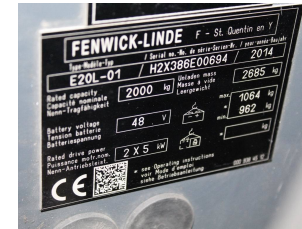

H3053 LINDE E 20 L-01 386 - Counterbalance trucks

ID-Number:	H3053	YOM:	2014
Manufacturer:	LINDE	Free lift:	1510 mm
Mast:	Triplex (3F462)	Drive:	Electro
Type:	E 20 L-01 386	Forks:	980 mm
Closed height:	2120 mm	State:	Running condition
Capacity:	2000 kg	Running hours:	9365
Lifting height:	4625 mm	Annotation:	EZH,ISS,Kab,B,L,1-P,1-H,4x SE
:			