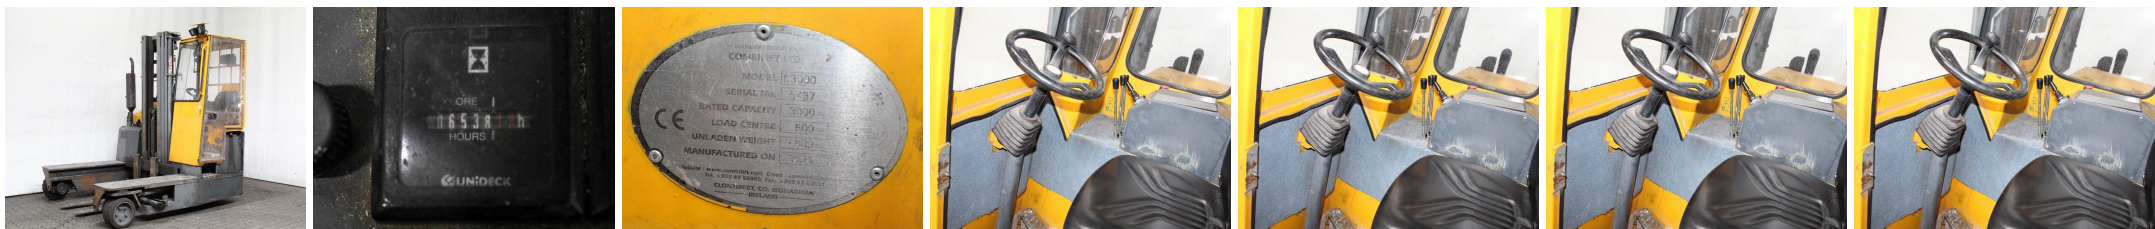

## C9235 COMBILIFT C 3000 - 4 direction trucks

ID-Number:	C9235	YOM:	2005
Manufacturer:	COMBILIFT	Free lift:	1730 mm
Mast:	Triplex (3F550)	Drive:	Diesel
Type:	C 3000	Forks:	1150 mm
Closed height:	2430 mm	State:	Running condition
Capacity:	3000 kg	Running hours:	6538
Lifting height:	5500 mm	Annotation:	3x SE
:			