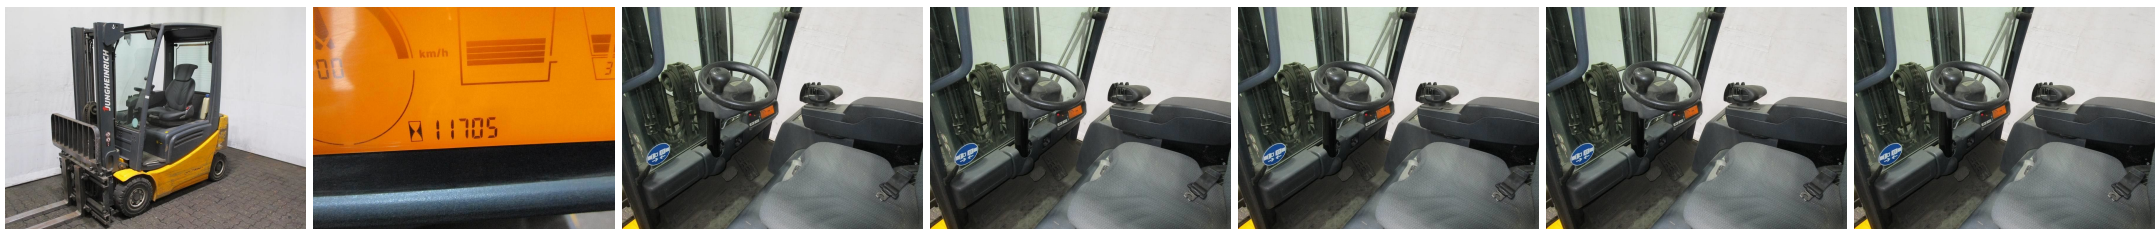

Y9790 JUNGHEINRICH EFG 316k G120-300ZZ - Counterbalance trucks

ID-Number:	Y9790	YOM:	2013
Manufacturer:	JUNGHEINRICH	Free lift:	1430 mm
Mast:	Duplex (2F300)	Drive:	Electro
Type:	EFG 316k G120-300ZZ	Forks:	1200 mm
Closed height:	1940 mm	State:	Running condition
Capacity:	1600 kg	Running hours:	11705
Lifting height:	3000 mm	Annotation:	EZH,4.V,SS,GV,HKab,B,L,LSG,4x SE
:			