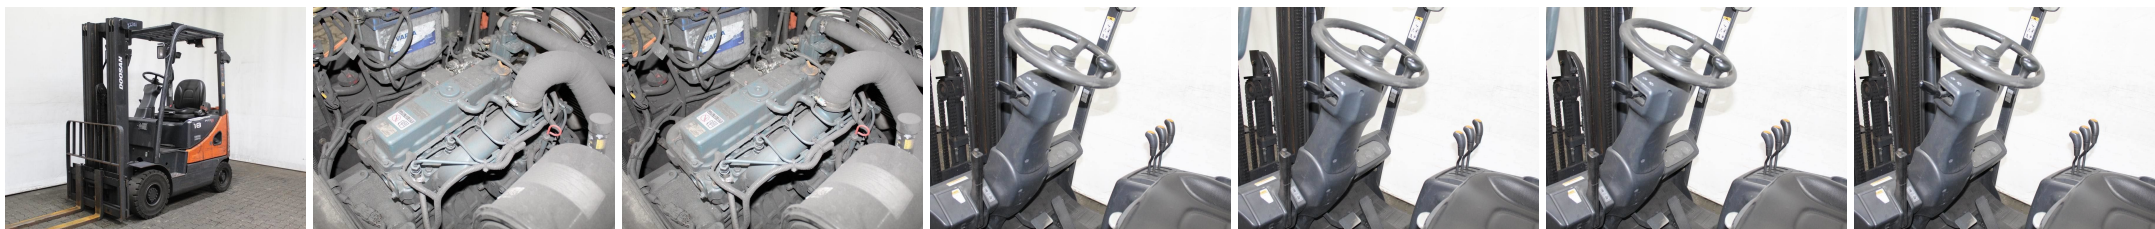

Y2281 DOOSAN D 18 S-5 - Counterbalance trucks

ID-Number:	Y2281	YOM:	2013
Manufacturer:	DOOSAN	Free lift:	1530 mm
Mast:	Triplex (3F475)	Drive:	Diesel
Type:	D 18 S-5	Forks:	1200 mm
Closed height:	2165 mm	State:	Running condition
Capacity:	1800 kg	Running hours:	6319
Lifting height:	4750 mm	Annotation:	EZH,4.V,SS,LSG,StSch,4x SE
:			