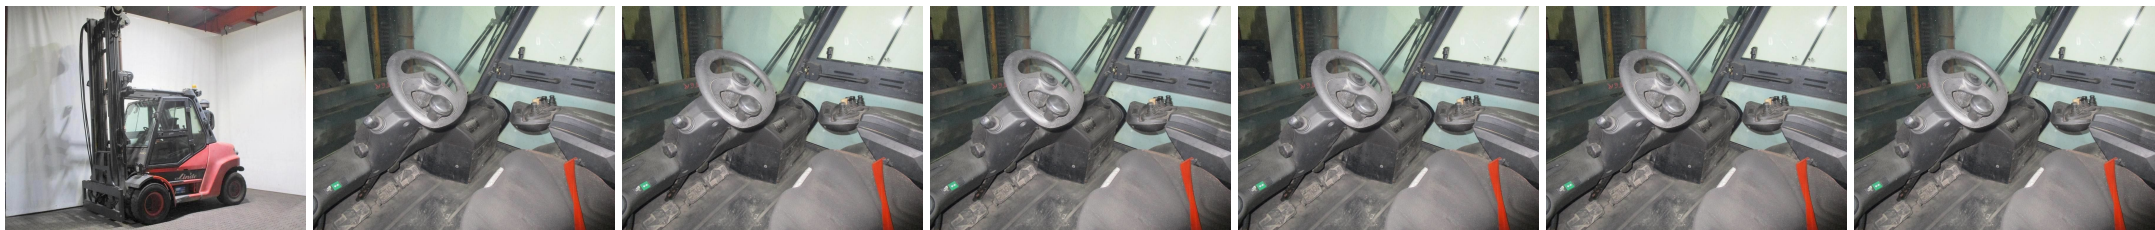

## Y1330 LINDE H 80 D-01/900 396 - Counterbalance trucks

|                 |                              |                |                             |
|-----------------|------------------------------|----------------|-----------------------------|
| ID-Number:      | Y1330                        | YOM:           | 2012                        |
| Manufacturer:   | LINDE                        | Free lift:     | 0 mm                        |
| Mast:           | Telescope / Freeview (2W605) | Drive:         | Diesel                      |
| Type:           | H 80 D-01/900 396            | Forks:         | 0 mm                        |
| Closed height:  | 4360 mm                      | State:         | In need of repair           |
| Capacity:       | 8000 kg                      | Running hours: | 14317                       |
| Lifting height: | 6050 mm                      | Annotation:    | 3ZH,1-H,StSch,Klima,6x Luft |
| :               |                              |                |                             |