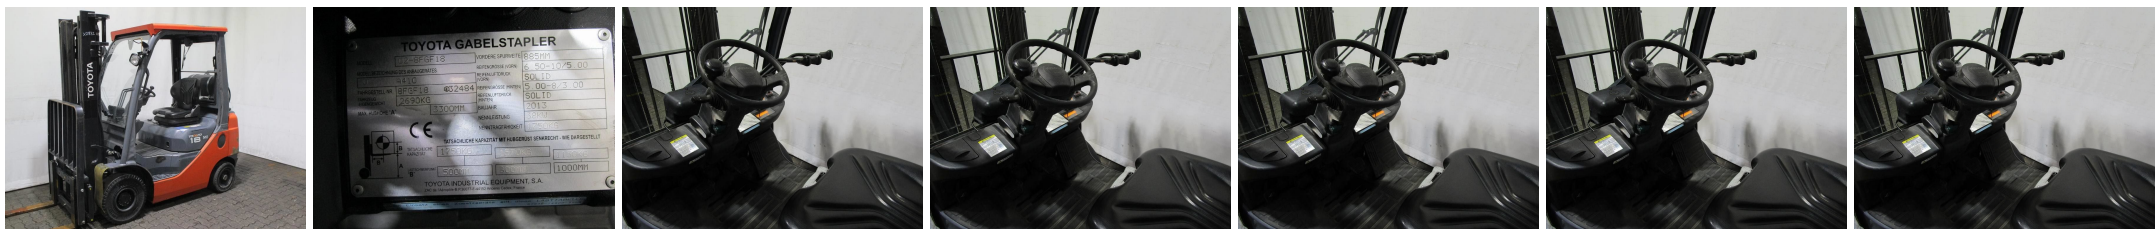

X2872 TOYOTA 02-8 FGF 18 - Counterbalance trucks

ID-Number:	X2872	YOM:	2013
Manufacturer:	TOYOTA	Free lift:	150 mm
Mast:	Telescope / Freeview (2W330)	Drive:	Gas
Type:	02-8 FGF 18	Forks:	1200 mm
Closed height:	2150 mm	State:	Running condition
Capacity:	1800 kg	Running hours:	6693
Lifting height:	3300 mm	Annotation:	EZH,SS,HKab,LSG,TGT,4x SE
:			