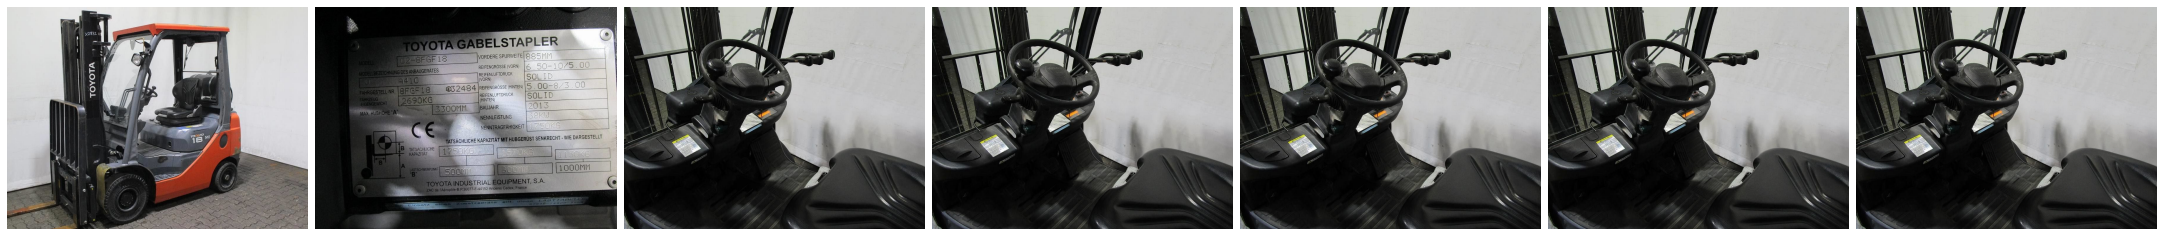

X2872 TOYOTA 02-8 FGF 18 - Counterbalance trucks

ID-Number:	X2872	YOM:	2013
Manufacturer:	TOYOTA	Free lift:	150 mm
Mast:	Telescope / Freeview (2W330)	Drive:	Gas
Type:	02-8 FGF 18	Forks:	1200 mm
Closed height:	2150 mm	State:	Running condition
Capacity:	1800 kg	Running hours:	6693
Lifting height:	3300 mm	Annotation:	EZH,SS,HKab,LSG,TGT,4x SE
:			