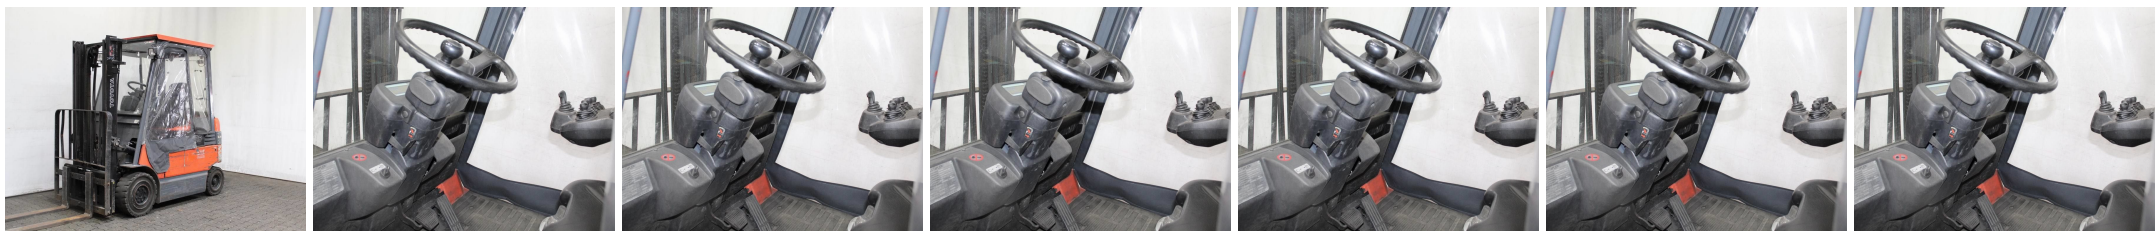

X1410 TOYOTA 7 FBMF 25 - Counterbalance trucks

ID-Number:	X1410	YOM:	2008
Manufacturer:	TOYOTA	Free lift:	150 mm
Mast:	Telescope / Freeview (2W330)	Drive:	Electro
Type:	7 FBMF 25	Forks:	1200 mm
Closed height:	2130 mm	State:	Running condition
Capacity:	2500 kg	Running hours:	6264
Lifting height:	3300 mm	Annotation:	EZH,4.V,SS,HKab,B+L,1-P,LSG,4x SE
:			