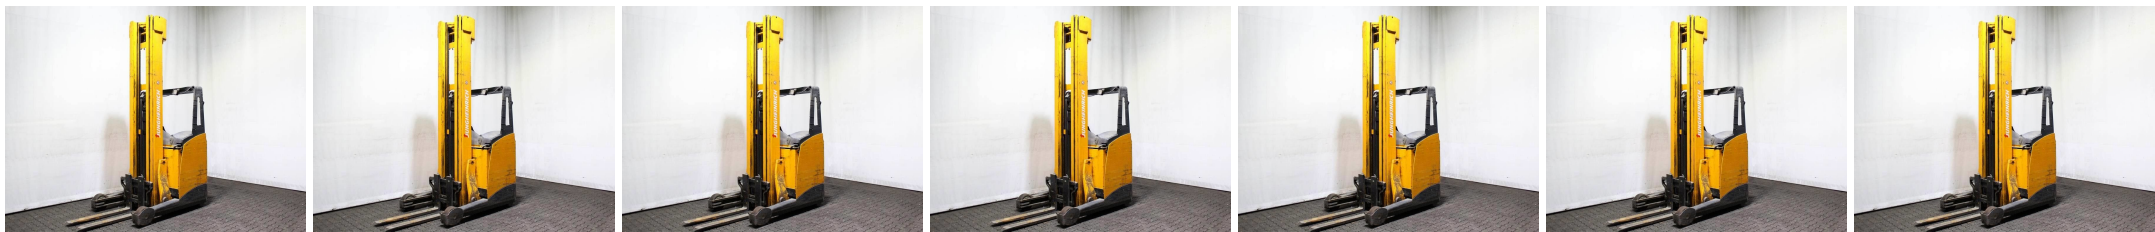

X1264 JUNGHEINRICH ETV 214 GE115-830DZ - Reach trucks

ID-Number:	X1264	YOM:	2007
Manufacturer:	JUNGHEINRICH	Free lift:	2770 mm
Mast:	Triplex (3F830)	Drive:	Electro
Type:	ETV 214 GE115-830DZ	Forks:	1150 mm
Closed height:	3310 mm	State:	Running condition
Capacity:	1400 kg	Running hours:	14417
Lifting height:	8300 mm	Annotation:	EZH,ISS,B,3x BA
:			