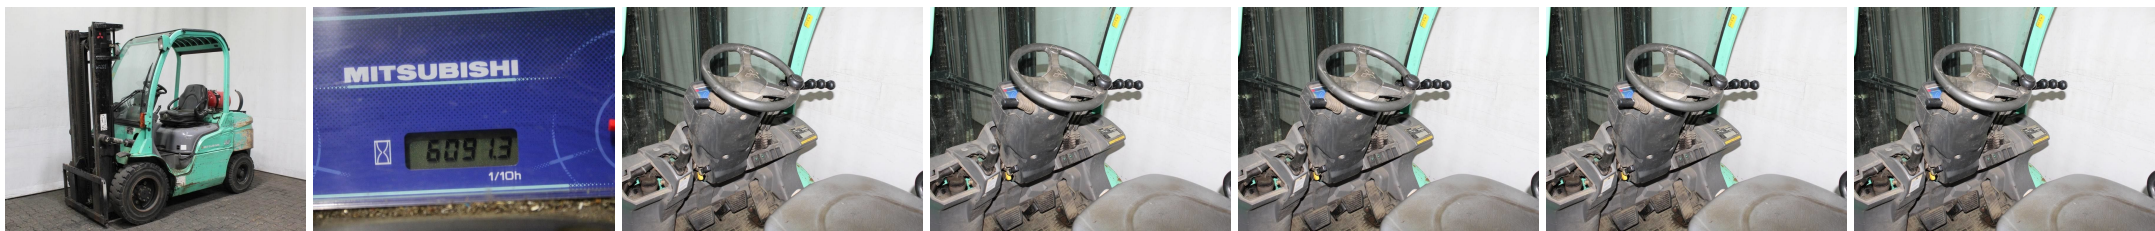

W7269 MITSUBISHI FG 30 N - Counterbalance trucks

ID-Number:	W7269	YOM:	2006
Manufacturer:	MITSUBISHI	Free lift:	150 mm
Mast:	Telescope / Freeview (2W327)	Drive:	Gas
Type:	FG 30 N	Forks:	0 mm
Closed height:	2150 mm	State:	Running condition
Capacity:	3000 kg	Running hours:	6091
Lifting height:	3300 mm	Annotation:	DZH,FS,DS,4x SE
:			