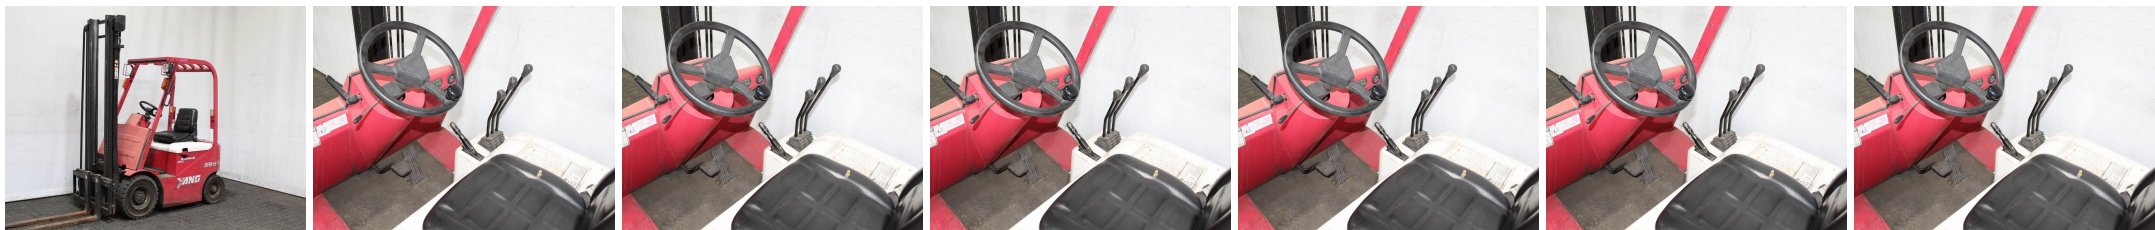

W5079 YANG SFB 15 - Counterbalance trucks

ID-Number:	W5079	YOM:	2000
Manufacturer:	YANG	Free lift:	0 mm
Mast:	Telescope / Freeview (2W400)	Drive:	Electro
Type:	SFB 15	Forks:	1200 mm
Closed height:	2480 mm	State:	Running condition
Capacity:	1500 kg	Running hours:	8351
Lifting height:	4000 mm	Annotation:	EZH,SS,B,4x SE
:			