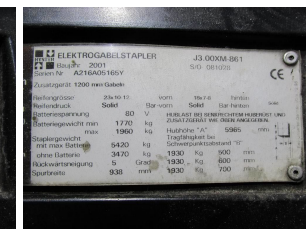

## W5006 HYSTER J 3.00 XM-861 - Counterbalance trucks

ID-Number:	W5006	YOM:	2001
Manufacturer:	HYSTER	Free lift:	1970 mm
Mast:	Triplex (3F596)	Drive:	Electro
Type:	J 3.00 XM-861	Forks:	0 mm
Closed height:	2640 mm	State:	Running condition
Capacity:	3000 kg	Running hours:	8212
Lifting height:	5965 mm	Annotation:	DZH,B,4x SE
:			