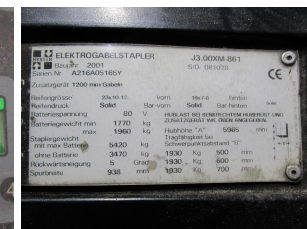

W5006 HYSTER J 3.00 XM-861 - Counterbalance trucks

ID-Number:	W5006	YOM:	2001
Manufacturer:	HYSTER	Free lift:	1970 mm
Mast:	Triplex (3F596)	Drive:	Electro
Type:	J 3.00 XM-861	Forks:	0 mm
Closed height:	2640 mm	State:	Running condition
Capacity:	3000 kg	Running hours:	8212
Lifting height:	5965 mm	Annotation:	DZH,B,4x SE
:			