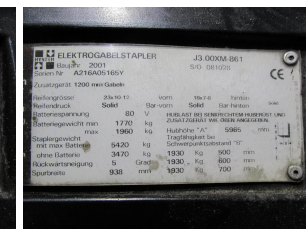

W5006 HYSTER J 3.00 XM-861 - Counterbalance trucks

ID-Number:	W5006	YOM:	2001
Manufacturer:	HYSTER	Free lift:	1970 mm
Mast:	Triplex (3F596)	Drive:	Electro
Type:	J 3.00 XM-861	Forks:	0 mm
Closed height:	2640 mm	State:	Running condition
Capacity:	3000 kg	Running hours:	8212
Lifting height:	5965 mm	Annotation:	DZH,B,4x SE
:			