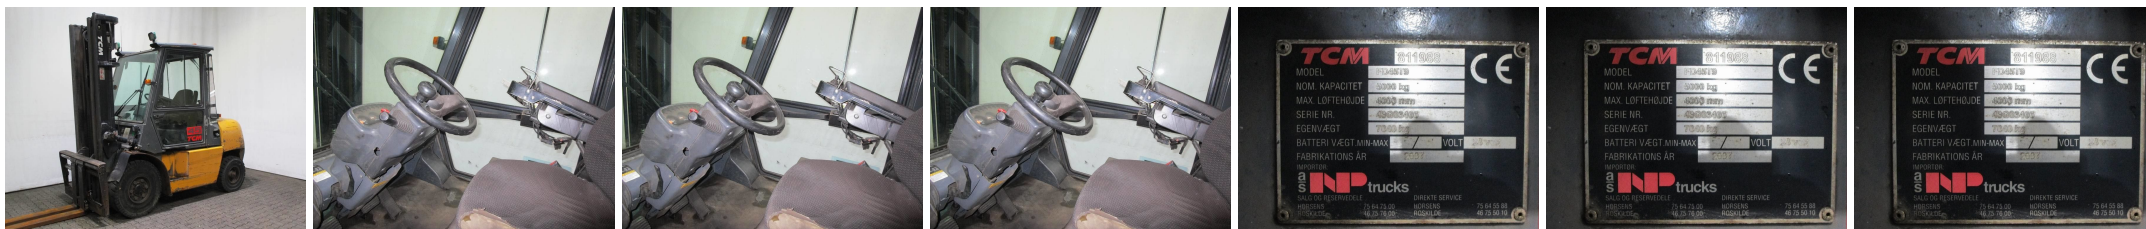

## V8022 TCM FD 45 T9 - Counterbalance trucks

ID-Number:	V8022	YOM:	2007
Manufacturer:	TCM	Free lift:	150 mm
Mast:	Telescope / Freeview (2W360)	Drive:	Diesel
Type:	FD 45 T9	Forks:	1200 mm
Closed height:	2750 mm	State:	Running condition
Capacity:	4500 kg	Running hours:	7244
Lifting height:	3600 mm	Annotation:	DZH,ISS,IGV,Kab,H,4x SE
:			