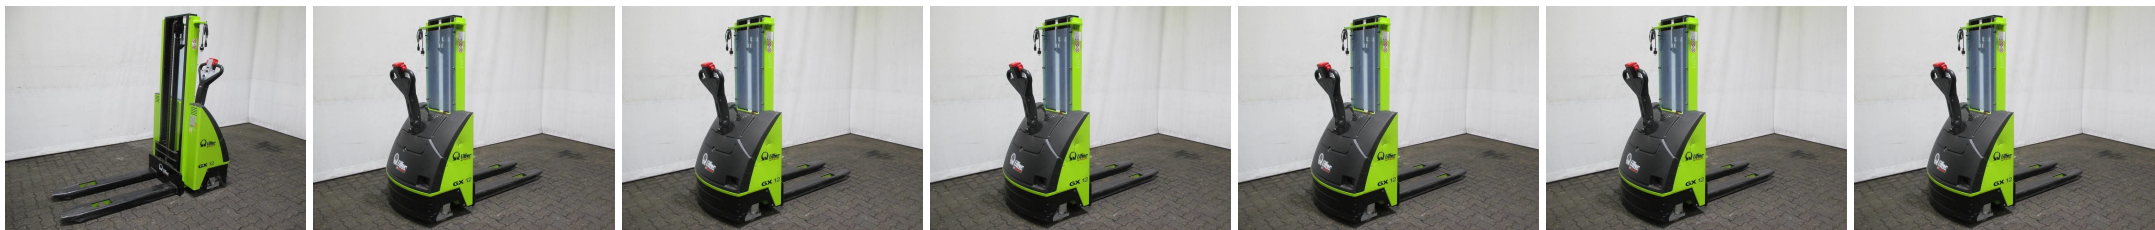

V6341 PRAMAC GX 12/25 - Pedestrian stackers

ID-Number:	V6341	YOM:	2015
Manufacturer:	PRAMAC	Free lift:	0 mm
Mast:	Telescope / Freeview (2W250)	Drive:	Electro
Type:	GX 12/25	Forks:	1150 mm
Closed height:	1790 mm	State:	Running condition
Capacity:	1200 kg	Running hours:	0
Lifting height:	2500 mm	Annotation:	B,iL,5xV
:			