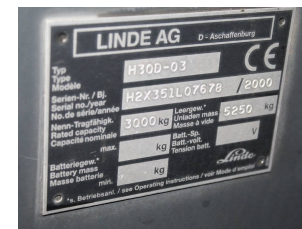

V1112 LINDE H 30 D-03 351 - Counterbalance trucks

ID-Number:	V1112	YOM:	2000
Manufacturer:	LINDE	Free lift:	1730 mm
Mast:	Triplex (3F535)	Drive:	Diesel
Type:	H 30 D-03 351	Forks:	0 mm
Closed height:	2475 mm	State:	In need of repair
Capacity:	3000 kg	Running hours:	17378
Lifting height:	5355 mm	Annotation:	EZH,ISS,Kab,H,4x SE
:			