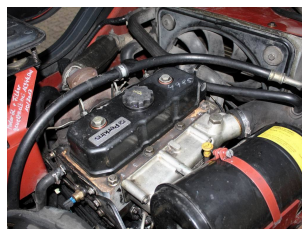

V1112 LINDE H 30 D-03 351 - Counterbalance trucks

ID-Number:	V1112	YOM:	2000
Manufacturer:	LINDE	Free lift:	1730 mm
Mast:	Triplex (3F535)	Drive:	Diesel
Type:	H 30 D-03 351	Forks:	0 mm
Closed height:	2475 mm	State:	In need of repair
Capacity:	3000 kg	Running hours:	17378
Lifting height:	5355 mm	Annotation:	EZH,ISS,Kab,H,4x SE
:			