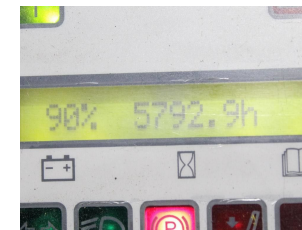

U9557 OM-PIMESPO XE 20-3 - Counterbalance trucks

ID-Number:	U9557	YOM:	2005
Manufacturer:	OM-PIMESPO	Free lift:	2200 mm
Mast:	Triplex (3F685)	Drive:	Electro
Type:	XE 20-3	Forks:	1200 mm
Closed height:	2850 mm	State:	Running condition
Capacity:	2000 kg	Running hours:	5792
Lifting height:	6850 mm	Annotation:	DZH,ISS,DS,B,L,4x SE
:			