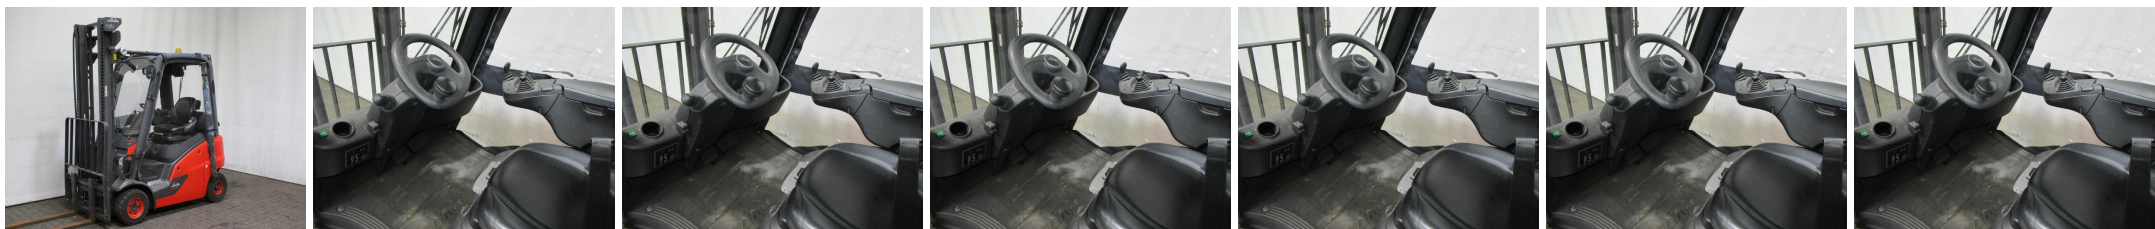

T7951 LINDE H 14 T-01 391 - Counterbalance trucks

ID-Number:	T7951	YOM:	2016
Manufacturer:	LINDE	Free lift:	0 mm
Mast:	Telescope / Freeview (2W385)	Drive:	Gas
Type:	H 14 T-01 391	Forks:	1200 mm
Closed height:	2470 mm	State:	Running condition
Capacity:	1400 kg	Running hours:	1663
Lifting height:	3850 mm	Annotation:	EZH,ISS,HKab,1-P,1-H,LSG,4x SE
:			