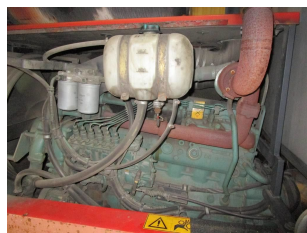

T7625 KALMAR DCD 160-12 - Counterbalance trucks

ID-Number:	T7625	YOM:	2002
Manufacturer:	KALMAR	Free lift:	0 mm
Mast:	Telescope / Freeview (2W560)	Drive:	Diesel
Type:	DCD 160-12	Forks:	2400 mm
Closed height:	4500 mm	State:	Running condition
Capacity:	16000 kg	Running hours:	20236
Lifting height:	5600 mm	Annotation:	DZH,ISS,IGV,Kab,H,6x Luft
:			