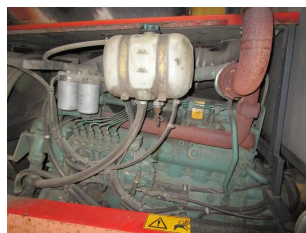

T7625 KALMAR DCD 160-12 - Counterbalance trucks

ID-Number:	T7625	YOM:	2002
Manufacturer:	KALMAR	Free lift:	0 mm
Mast:	Telescope / Freeview (2W560)	Drive:	Diesel
Type:	DCD 160-12	Forks:	2400 mm
Closed height:	4500 mm	State:	Running condition
Capacity:	16000 kg	Running hours:	20236
Lifting height:	5600 mm	Annotation:	DZH,ISS,IGV,Kab,H,6x Luft
:			