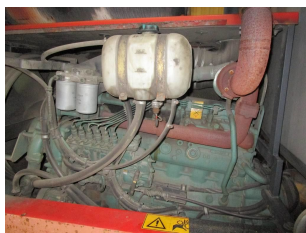

T7625 KALMAR DCD 160-12 - Counterbalance trucks

ID-Number:	T7625	YOM:	2002
Manufacturer:	KALMAR	Free lift:	0 mm
Mast:	Telescope / Freeview (2W560)	Drive:	Diesel
Type:	DCD 160-12	Forks:	2400 mm
Closed height:	4500 mm	State:	Running condition
Capacity:	16000 kg	Running hours:	20236
Lifting height:	5600 mm	Annotation:	DZH,ISS,IGV,Kab,H,6x Luft
:			