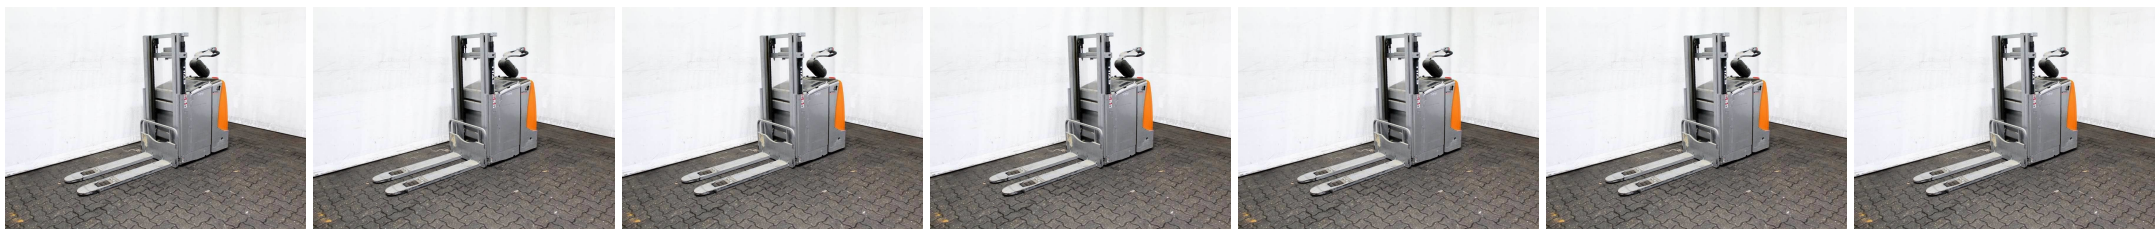

T1545 STILL EXD-SF 20 - Pedestrian stackers

ID-Number:	T1545	YOM:	2013
Manufacturer:	STILL	Free lift:	0 mm
Mast:	Telescope / Freeview (2W205)	Drive:	Electro
Type:	EXD-SF 20	Forks:	1150 mm
Closed height:	1550 mm	State:	Running condition
Capacity:	2000 kg	Running hours:	751
Lifting height:	2050 mm	Annotation:	B,L,9x V
:			