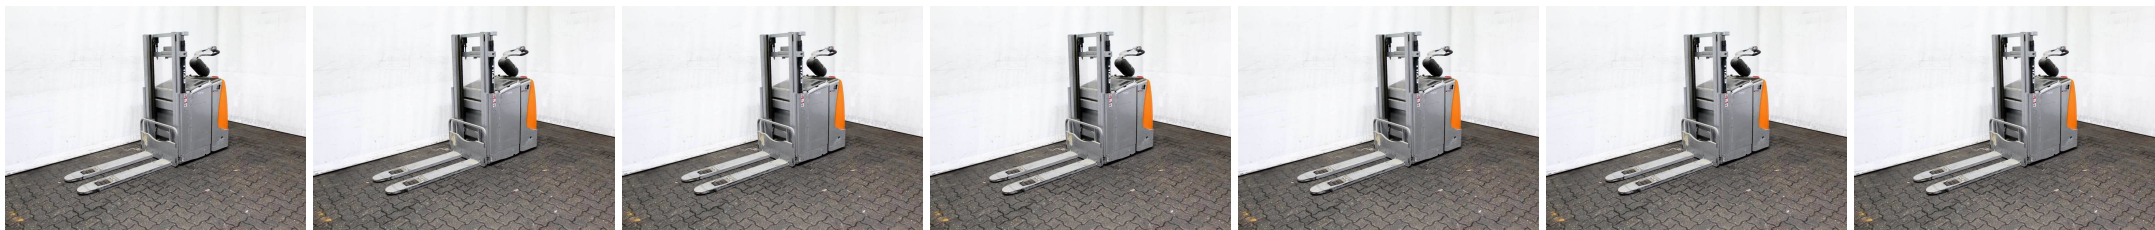

T1545 STILL EXD-SF 20 - Pedestrian stackers

ID-Number:	T1545	YOM:	2013
Manufacturer:	STILL	Free lift:	0 mm
Mast:	Telescope / Freeview (2W205)	Drive:	Electro
Type:	EXD-SF 20	Forks:	1150 mm
Closed height:	1550 mm	State:	Running condition
Capacity:	2000 kg	Running hours:	751
Lifting height:	2050 mm	Annotation:	B,L,9x V
:			