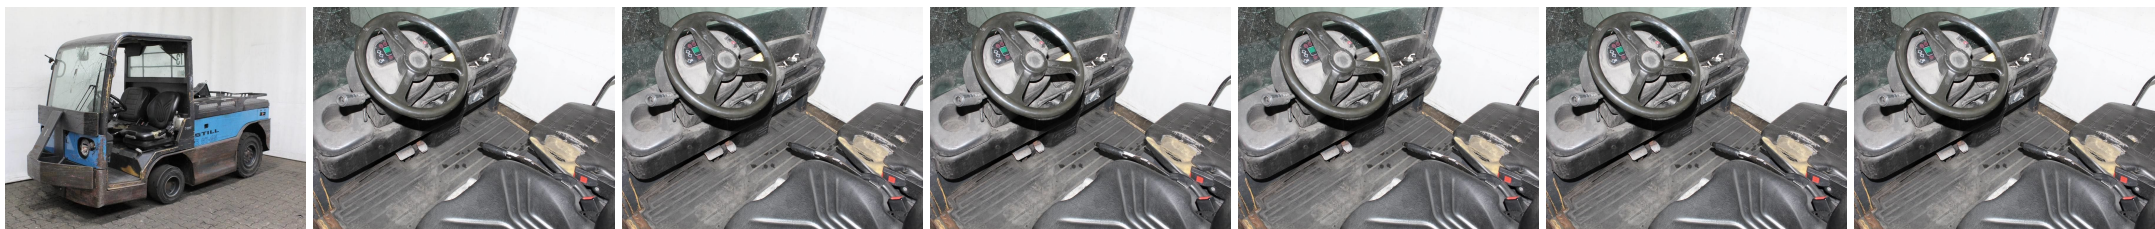

T1313 STILL R 07-25 0127 - Tow tugs & Electric plattform trucks

ID-Number:	T1313	YOM:	2006
Manufacturer:	STILL	Free lift:	0 mm
Mast:	0 (---)	Drive:	Electro
Type:	R 07-25 0127	Forks:	0 mm
Closed height:	0 mm	State:	Running condition
Capacity:	25000 kg	Running hours:	16517
Lifting height:	0 mm	Annotation:	HKab,B,4x SE
:			