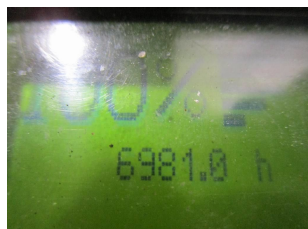

T1035 LINDE L 14 AP 133 - Pedestrian stackers

ID-Number:	T1035	YOM:	2012
Manufacturer:	LINDE	Free lift:	0 mm
Mast:	Telescope / Freeview (2W290)	Drive:	Electro
Type:	L 14 AP 133	Forks:	1250 mm
Closed height:	1900 mm	State:	Running condition
Capacity:	1400 kg	Running hours:	6981
Lifting height:	2900 mm	Annotation:	B,L,7x BA
:			