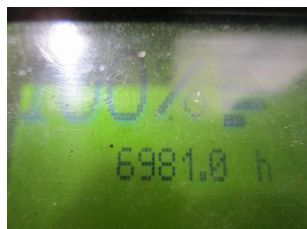

T1035 LINDE L 14 AP 133 - Pedestrian stackers

ID-Number:	T1035	YOM:	2012
Manufacturer:	LINDE	Free lift:	0 mm
Mast:	Telescope / Freeview (2W290)	Drive:	Electro
Type:	L 14 AP 133	Forks:	1250 mm
Closed height:	1900 mm	State:	Running condition
Capacity:	1400 kg	Running hours:	6981
Lifting height:	2900 mm	Annotation:	B,L,7x BA
:			