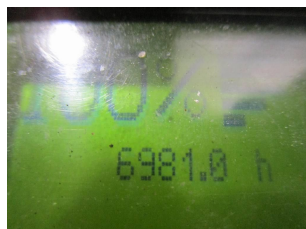

T1035 LINDE L 14 AP 133 - Pedestrian stackers

ID-Number:	T1035	YOM:	2012
Manufacturer:	LINDE	Free lift:	0 mm
Mast:	Telescope / Freeview (2W290)	Drive:	Electro
Type:	L 14 AP 133	Forks:	1250 mm
Closed height:	1900 mm	State:	Running condition
Capacity:	1400 kg	Running hours:	6981
Lifting height:	2900 mm	Annotation:	B,L,7x BA
:			