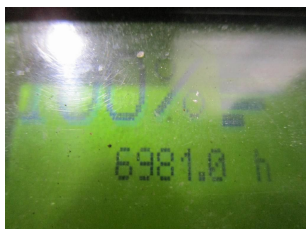

T1035 LINDE L 14 AP 133 - Pedestrian stackers

ID-Number:	T1035	YOM:	2012
Manufacturer:	LINDE	Free lift:	0 mm
Mast:	Telescope / Freeview (2W290)	Drive:	Electro
Type:	L 14 AP 133	Forks:	1250 mm
Closed height:	1900 mm	State:	Running condition
Capacity:	1400 kg	Running hours:	6981
Lifting height:	2900 mm	Annotation:	B,L,7x BA
:			