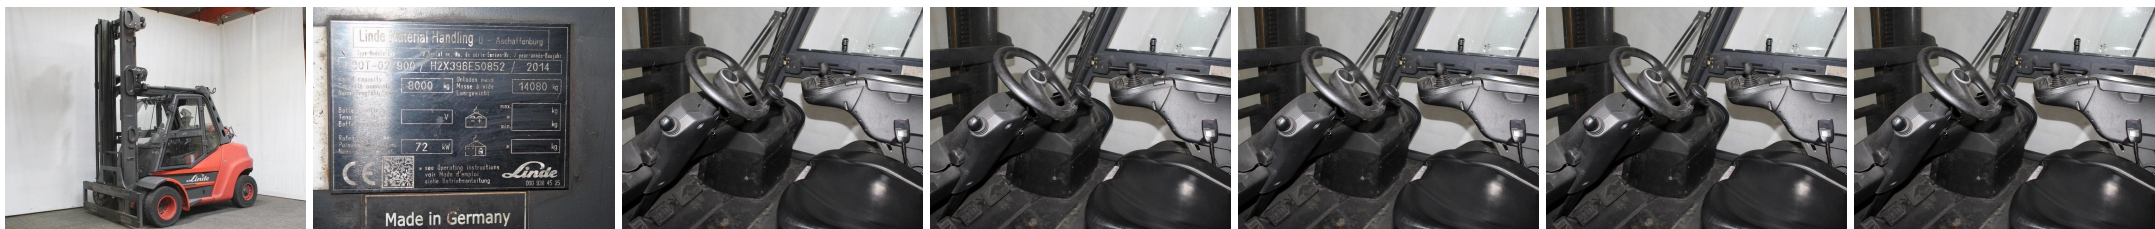

S4930 LINDE H 80 T-02/900 396 - Counterbalance trucks

ID-Number:	S4930	YOM:	2014
Manufacturer:	LINDE	Free lift:	0 mm
Mast:	Telescope / Freeview (2W565)	Drive:	Gas
Type:	H 80 T-02/900 396	Forks:	0 mm
Closed height:	4180 mm	State:	Running condition
Capacity:	8000 kg	Running hours:	15419
Lifting height:	5650 mm	Annotation:	DZH,Kab,H,TGT,6x SE
:			