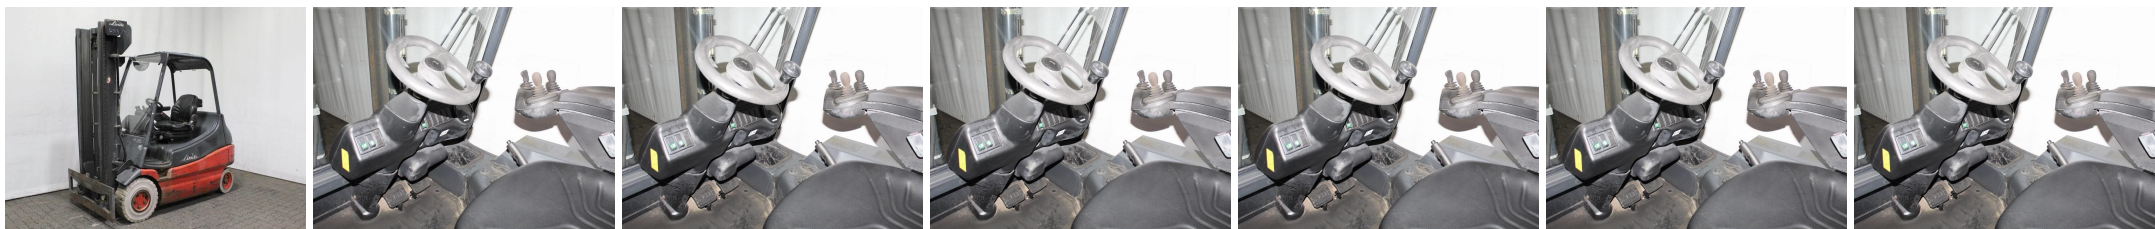

S2947 LINDE E 25 336 - Counterbalance trucks

ID-Number:	S2947	YOM:	2008
Manufacturer:	LINDE	Free lift:	150 mm
Mast:	Telescope / Freeview (2W345)	Drive:	Electro
Type:	E 25 336	Forks:	0 mm
Closed height:	2350 mm	State:	Running condition
Capacity:	2500 kg	Running hours:	8571
Lifting height:	3450 mm	Annotation:	DZH,DS,FS,B,1-P,4x SE
:			