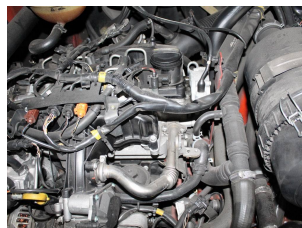

R6436 LINDE H 45 D-02 394 - Counterbalance trucks

ID-Number:	R6436	YOM:	2015
Manufacturer:	LINDE	Free lift:	0 mm
Mast:	Telescope / Freeview (2W410)	Drive:	Diesel
Type:	H 45 D-02 394	Forks:	0 mm
Closed height:	2880 mm	State:	Running condition
Capacity:	4500 kg	Running hours:	10943
Lifting height:	4100 mm	Annotation:	EZH,Kab,H,StSch,4x SE
:			