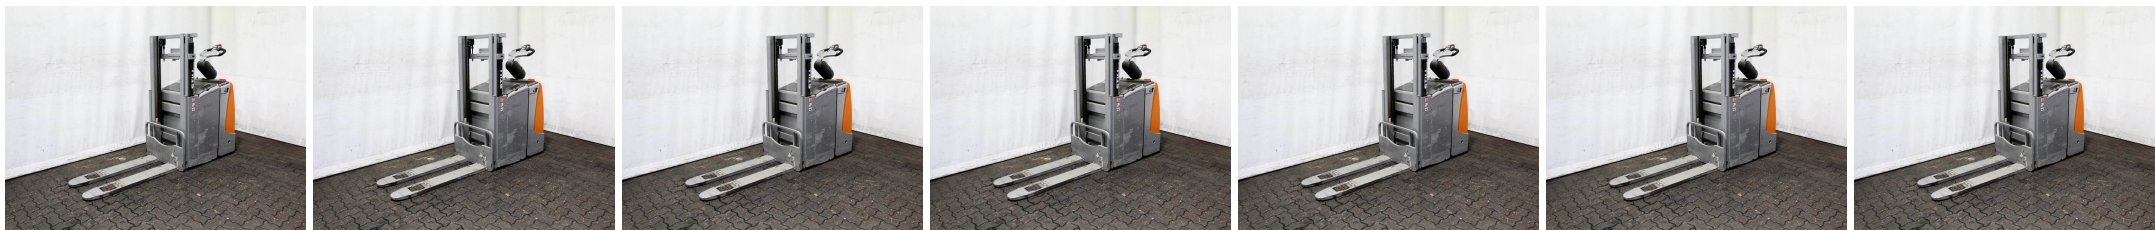

Q7603 STILL EXD-SF 20 - Pedestrian stackers

| | | | |
|-----------------|------------------------------|----------------|-------------------|
| ID-Number: | Q7603 | YOM: | 2013 |
| Manufacturer: | STILL | Free lift: | 0 mm |
| Mast: | Telescope / Freeview (2W205) | Drive: | Electro |
| Type: | EXD-SF 20 | Forks: | 1150 mm |
| Closed height: | 1550 mm | State: | Running condition |
| Capacity: | 2000 kg | Running hours: | 600 |
| Lifting height: | 2050 mm | Annotation: | B,L,9x BA |
| : | | | |