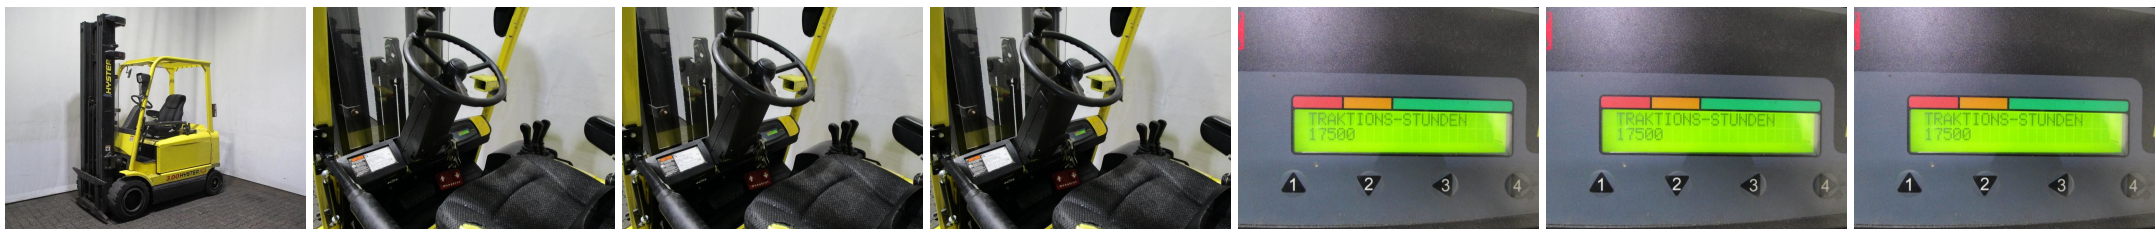

Q5675 HYSTER J 3.00 XM - Counterbalance trucks

ID-Number:	Q5675	YOM:	2005
Manufacturer:	HYSTER	Free lift:	1970 mm
Mast:	Triplex (3F596)	Drive:	Electro
Type:	J 3.00 XM	Forks:	0 mm
Closed height:	2640 mm	State:	Running condition
Capacity:	3000 kg	Running hours:	17500
Lifting height:	5965 mm	Annotation:	EZH,B,4x SE
:			