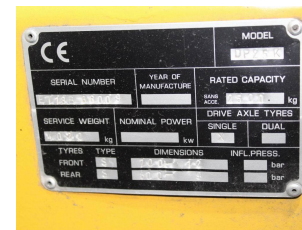

Q3246 CATERPILLAR DP 25 K - Counterbalance trucks

ID-Number:	Q3246	YOM:	2000
Manufacturer:	CATERPILLAR	Free lift:	150 mm
Mast:	Telescope / Freeview (2W400)	Drive:	Diesel
Type:	DP 25 K	Forks:	1200 mm
Closed height:	2560 mm	State:	Running condition
Capacity:	2500 kg	Running hours:	6172
Lifting height:	4000 mm	Annotation:	EZH,SS,DS,LSG,4x SE
:			