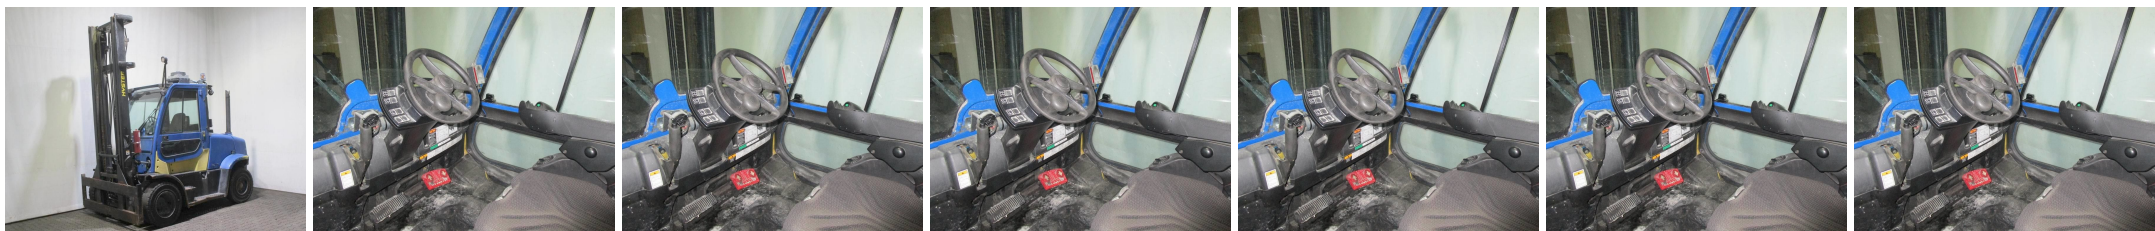

P4850 HYSTER H 7.0 FT - Counterbalance trucks

ID-Number:	P4850	YOM:	2010
Manufacturer:	HYSTER	Free lift:	150 mm
Mast:	Telescope / Freeview (2W540)	Drive:	Diesel
Type:	H 7.0 FT	Forks:	0 mm
Closed height:	3740 mm	State:	Running condition
Capacity:	7000 kg	Running hours:	8838
Lifting height:	5400 mm	Annotation:	DZH,Kab+H.,Klima,6x SE
:			