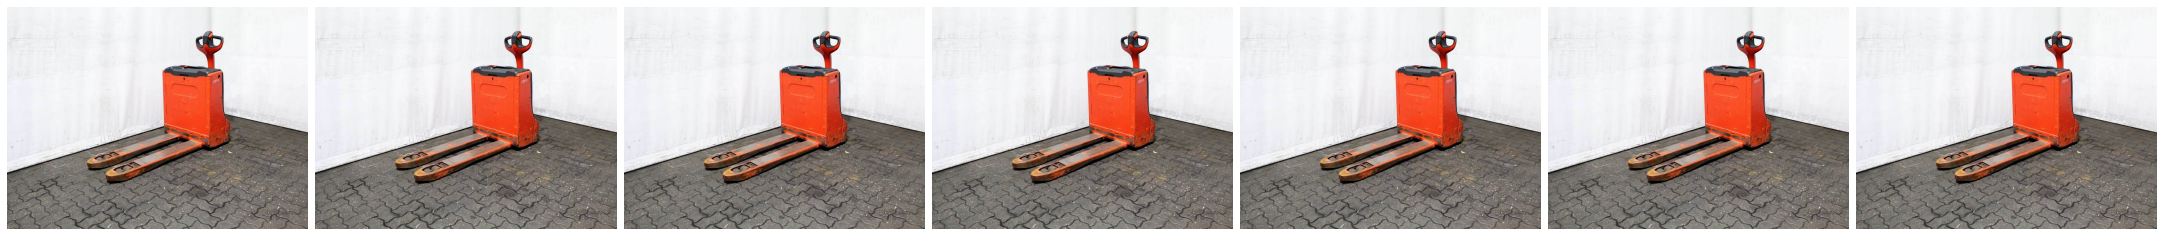

O8847 LINDE T 16 1152 - Low pallet trucks

ID-Number:	O8847	YOM:	2010
Manufacturer:	LINDE	Free lift:	0 mm
Mast:	0 (---)	Drive:	Electro
Type:	T 16 1152	Forks:	1150 mm
Closed height:	0 mm	State:	Running condition
Capacity:	1600 kg	Running hours:	2326
Lifting height:	200 mm	Annotation:	B,7x BA
:			