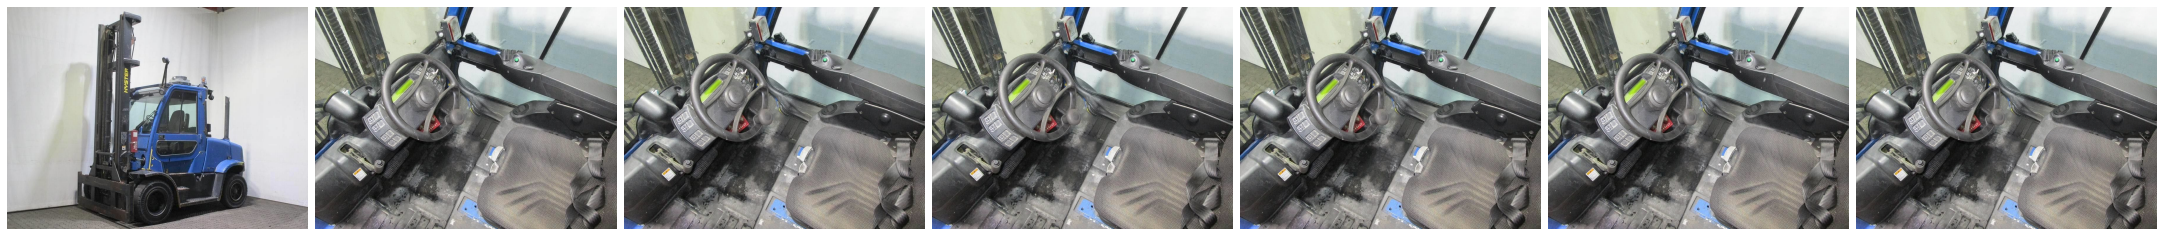

N3898 HYSTER H 7.0 FT - Counterbalance trucks

ID-Number:	N3898	YOM:	2010
Manufacturer:	HYSTER	Free lift:	150 mm
Mast:	Telescope / Freeview (2W540)	Drive:	Diesel
Type:	H 7.0 FT	Forks:	0 mm
Closed height:	3740 mm	State:	Running condition
Capacity:	7000 kg	Running hours:	8028
Lifting height:	5400 mm	Annotation:	DZH,Kab,H,Klima,StSch,6x SE
:			