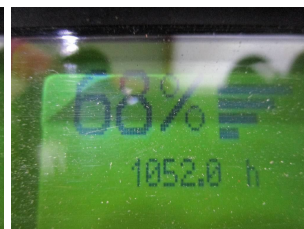

N1976 LINDE T 30 131 - Low pallet trucks

ID-Number:	N1976	YOM:	2006
Manufacturer:	LINDE	Free lift:	0 mm
Mast:	0 (---)	Drive:	Electro
Type:	T 30 131	Forks:	1150 mm
Closed height:	0 mm	State:	Running condition
Capacity:	3000 kg	Running hours:	1052
Lifting height:	200 mm	Annotation:	B,L,7x BA
:			