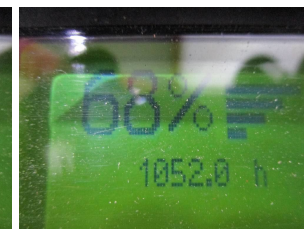

N1976 LINDE T 30 131 - Low pallet trucks

ID-Number:	N1976	YOM:	2006
Manufacturer:	LINDE	Free lift:	0 mm
Mast:	0 (---)	Drive:	Electro
Type:	T 30 131	Forks:	1150 mm
Closed height:	0 mm	State:	Running condition
Capacity:	3000 kg	Running hours:	1052
Lifting height:	200 mm	Annotation:	B,L,7x BA
:			