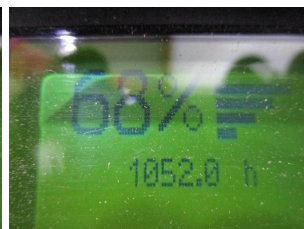

N1976 LINDE T 30 131 - Low pallet trucks

ID-Number:	N1976	YOM:	2006
Manufacturer:	LINDE	Free lift:	0 mm
Mast:	0 (---)	Drive:	Electro
Type:	T 30 131	Forks:	1150 mm
Closed height:	0 mm	State:	Running condition
Capacity:	3000 kg	Running hours:	1052
Lifting height:	200 mm	Annotation:	B,L,7x BA
:			