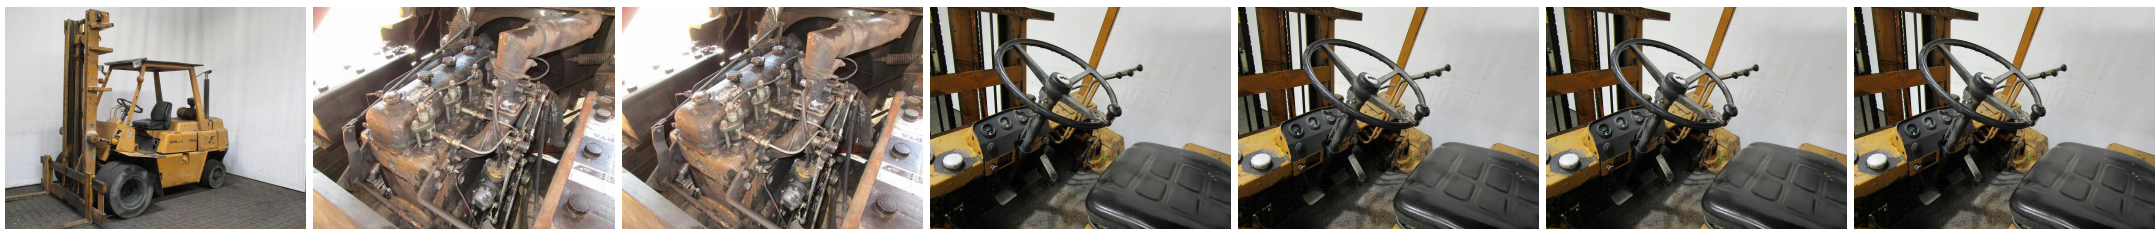

M5258 KOMATSU FD 40 - Counterbalance trucks

ID-Number:	M5258	YOM:	1977
Manufacturer:	KOMATSU	Free lift:	600 mm
Mast:	Telescope / Freeview (2W450)	Drive:	Diesel
Type:	FD 40	Forks:	1200 mm
Closed height:	2770 mm	State:	Running condition
Capacity:	4000 kg	Running hours:	2096
Lifting height:	4500 mm	Annotation:	EZH,StSch,6x SE
:			