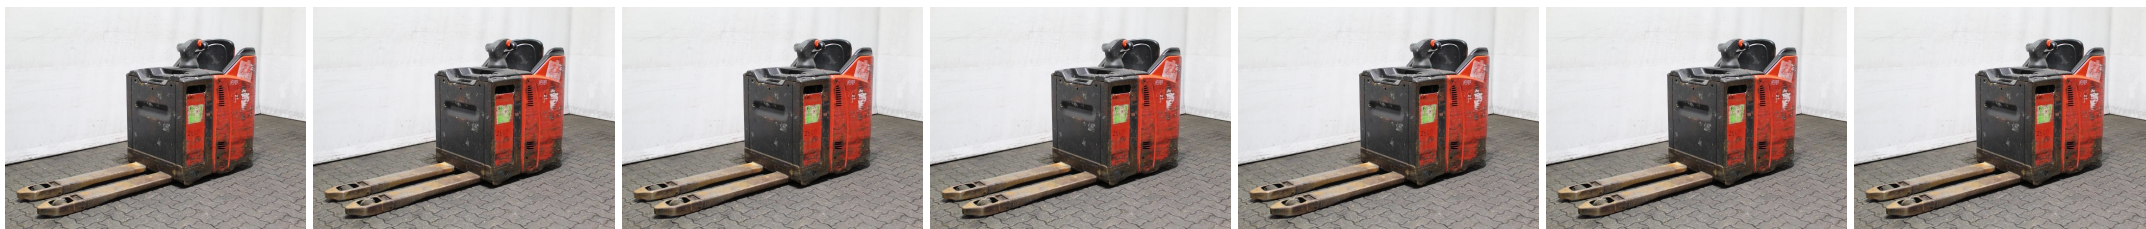

M3484 LINDE T 20 SP 131 - Low pallet trucks

ID-Number:	M3484	YOM:	2007
Manufacturer:	LINDE	Free lift:	0 mm
Mast:	0 (---)	Drive:	Electro
Type:	T 20 SP 131	Forks:	1150 mm
Closed height:	0 mm	State:	Running condition
Capacity:	2000 kg	Running hours:	31641
Lifting height:	200 mm	Annotation:	B,5x BA
:			