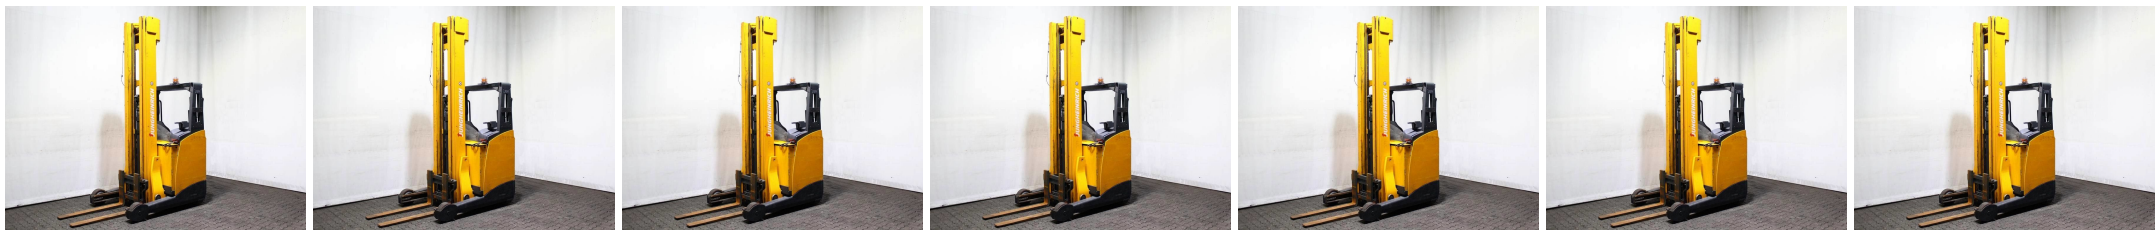

## L8202 JUNGHEINRICH ETV 214 GE115-800DZ - Reach trucks

ID-Number:	L8202	YOM:	2009
Manufacturer:	JUNGHEINRICH	Free lift:	2650 mm
Mast:	Triplex (3F800)	Drive:	Electro
Type:	ETV 214 GE115-800DZ	Forks:	1150 mm
Closed height:	3220 mm	State:	Running condition
Capacity:	1400 kg	Running hours:	11385
Lifting height:	8000 mm	Annotation:	EZH,ISS,B,3x BA
:			