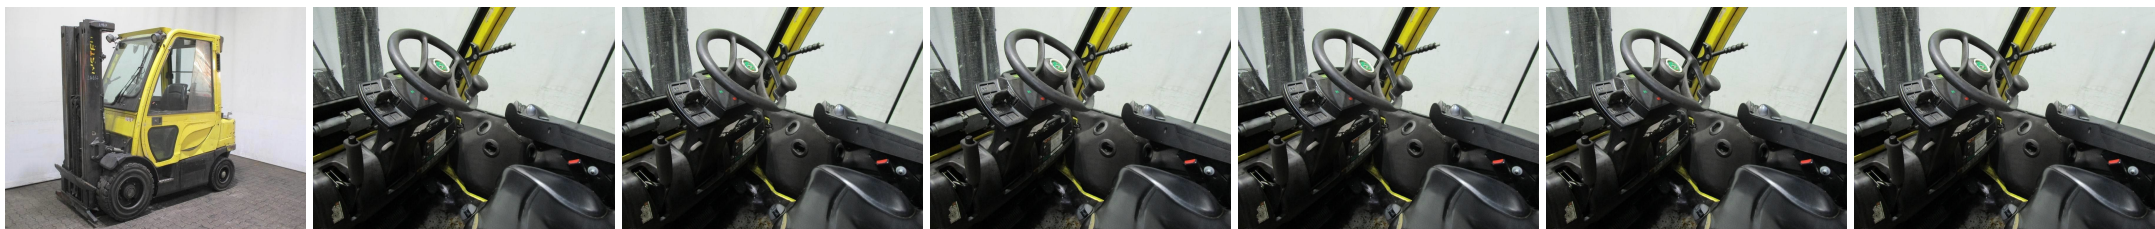

L4864 HYSTER H 2.5 FT - Counterbalance trucks

ID-Number:	L4864	YOM:	2012
Manufacturer:	HYSTER	Free lift:	1550 mm
Mast:	Triplex (3F495)	Drive:	Gas
Type:	H 2.5 FT	Forks:	0 mm
Closed height:	2170 mm	State:	Running condition
Capacity:	2500 kg	Running hours:	10694
Lifting height:	4950 mm	Annotation:	DZH,Kab,H,4x SE
:			