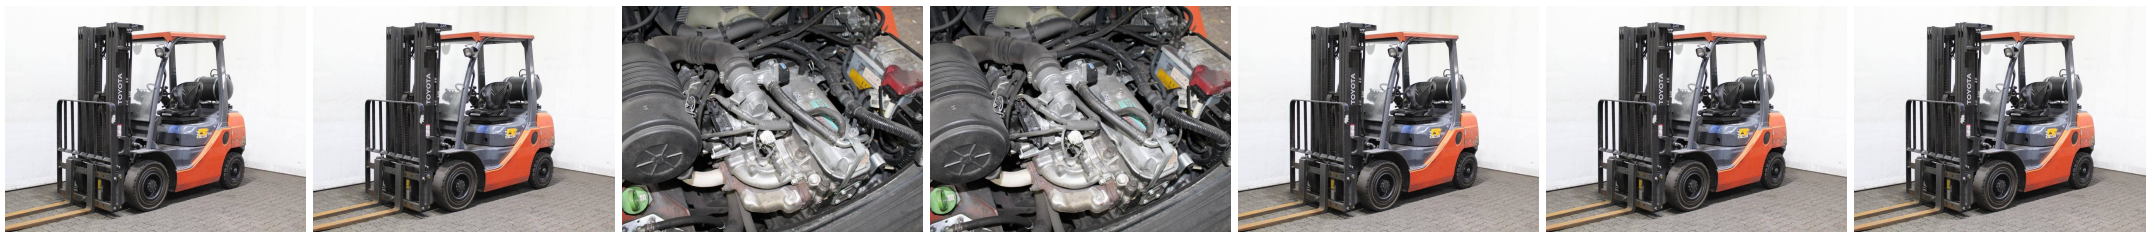

J6429 TOYOTA 02-8 FGF 25 - Counterbalance trucks

ID-Number:	J6429	YOM:	2014
Manufacturer:	TOYOTA	Free lift:	1520 mm
Mast:	Triplex (3F470)	Drive:	Gas
Type:	02-8 FGF 25	Forks:	1200 mm
Closed height:	2120 mm	State:	Running condition
Capacity:	2500 kg	Running hours:	3817
Lifting height:	4700 mm	Annotation:	DZH,SS,DS,FS,LSG,TGT,4x SE
:			