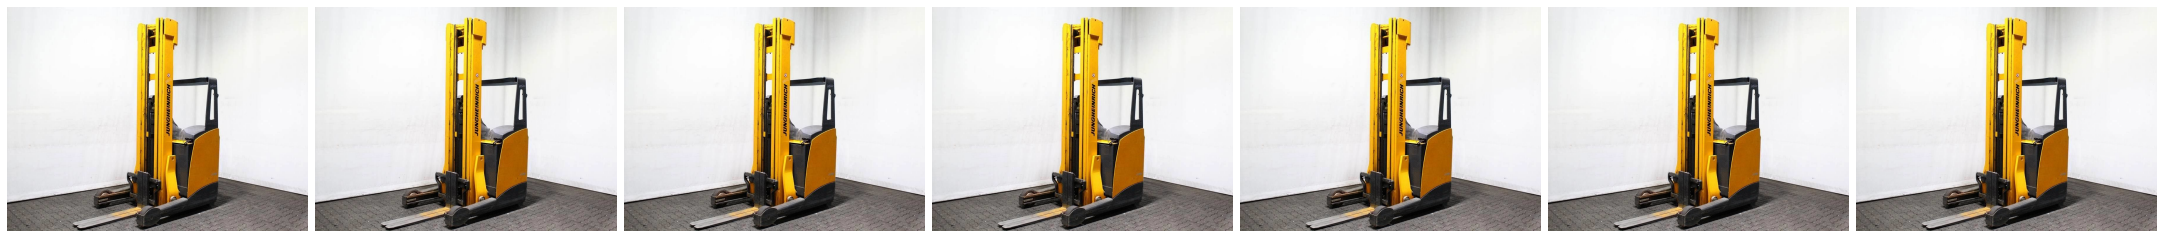

## H8525 JUNGHEINRICH ETV 214 GE115 740 DZ - Reach trucks

ID-Number:	H8525	YOM:	2007
Manufacturer:	JUNGHEINRICH	Free lift:	2430 mm
Mast:	Triplex (3F740)	Drive:	Electro
Type:	ETV 214 GE115 740 DZ	Forks:	1150 mm
Closed height:	3000 mm	State:	Running condition
Capacity:	1400 kg	Running hours:	6481
Lifting height:	7400 mm	Annotation:	EZH,ISS,B,3x V
:			