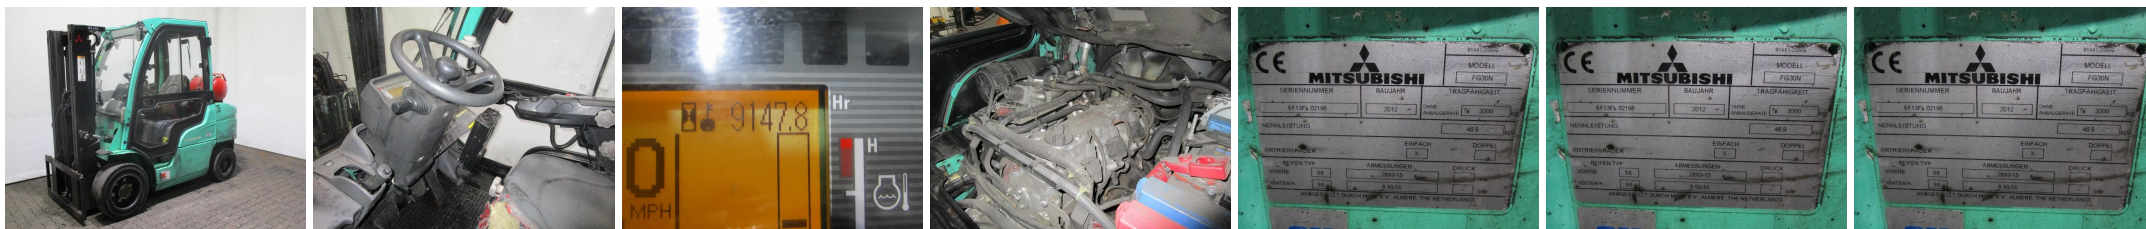

## H4376 MITSUBISHI FG 30 N - Counterbalance trucks

ID-Number:	H4376	YOM:	2012
Manufacturer:	MITSUBISHI	Free lift:	1350 mm
Mast:	Duplex (2F300)	Drive:	Gas
Type:	FG 30 N	Forks:	0 mm
Closed height:	2040 mm	State:	Running condition
Capacity:	3000 kg	Running hours:	9147
Lifting height:	3000 mm	Annotation:	DZH,Kab,H,TGT,4x SE
:			