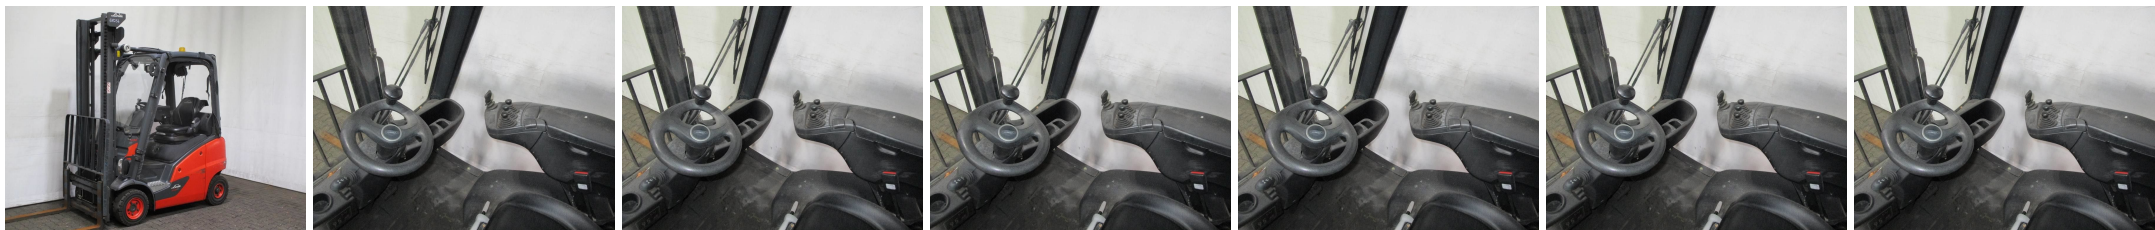

G8256 LINDE H 14 T-01 391 - Counterbalance trucks

ID-Number:	G8256	YOM:	2016
Manufacturer:	LINDE	Free lift:	0 mm
Mast:	Telescope / Freeview (2W385)	Drive:	Gas
Type:	H 14 T-01 391	Forks:	1200 mm
Closed height:	2480 mm	State:	Running condition
Capacity:	1400 kg	Running hours:	1994
Lifting height:	3850 mm	Annotation:	EZH,ISS,HKab,LSG,4x SE
:			