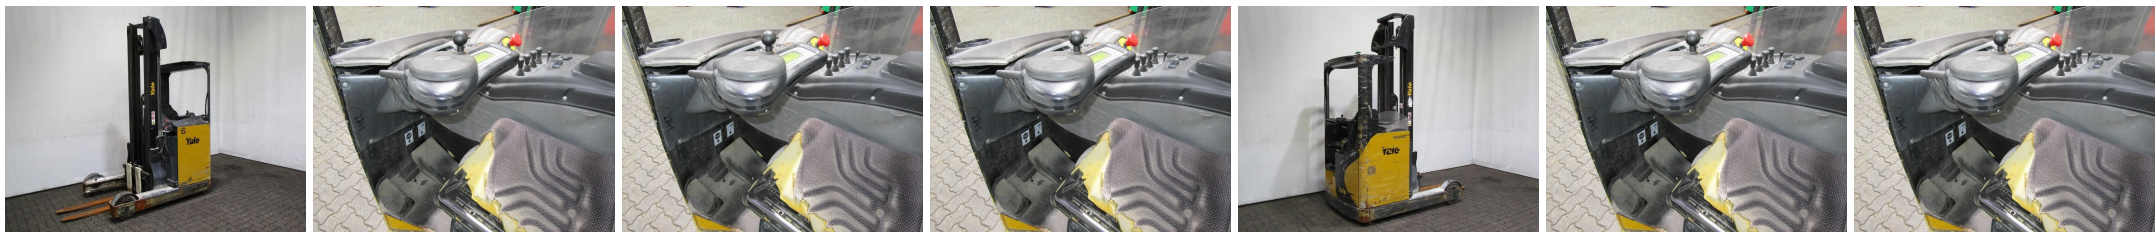

G7579 YALE MR 16 - Reach trucks

ID-Number:	G7579	YOM:	2008
Manufacturer:	YALE	Free lift:	2300 mm
Mast:	Triplex (3F680)	Drive:	Electro
Type:	MR 16	Forks:	1200 mm
Closed height:	2870 mm	State:	Running condition
Capacity:	1600 kg	Running hours:	7586
Lifting height:	6800 mm	Annotation:	EZH,ISS,B,L,3x BA
:			