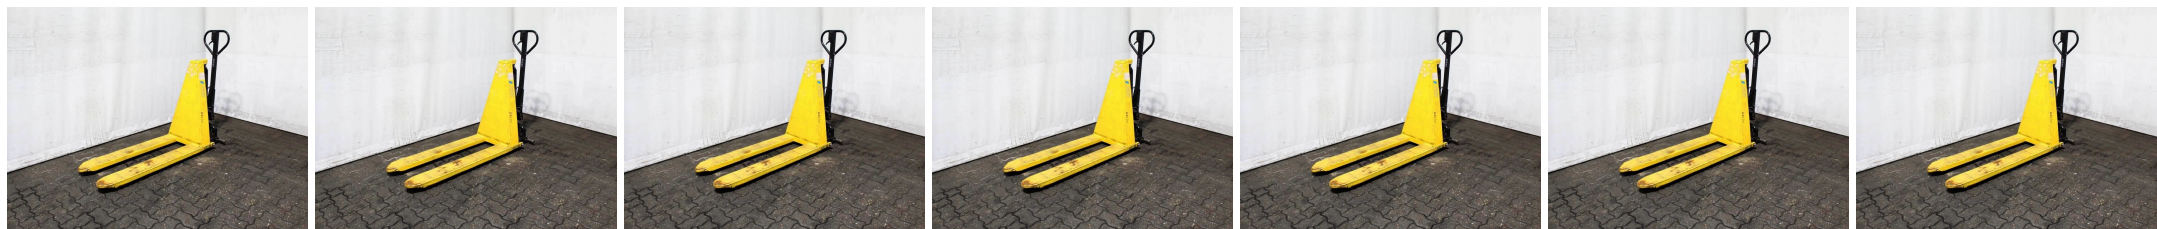

F6363 PFAFF-SILBERBLAU HU ES 10A - Low pallet trucks

ID-Number:	F6363	YOM:	2011
Manufacturer:	PFAFF-SILBERBLAU	Free lift:	0 mm
Mast:	0 (---)	Drive:	Electro
Type:	HU ES 10A	Forks:	1200 mm
Closed height:	0 mm	State:	Running condition
Capacity:	1000 kg	Running hours:	0
Lifting height:	800 mm	Annotation:	B,L,4x BA
:			