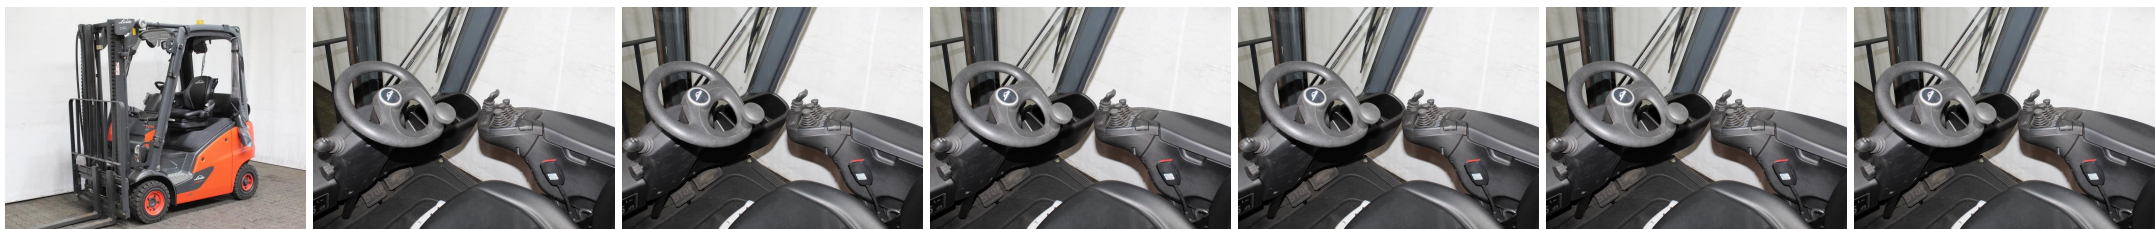

E9670 LINDE H 14 T-01 391 - Counterbalance trucks

ID-Number:	E9670	YOM:	2016
Manufacturer:	LINDE	Free lift:	0 mm
Mast:	Telescope / Freeview (2W315)	Drive:	Gas
Type:	H 14 T-01 391	Forks:	1200 mm
Closed height:	2150 mm	State:	Like new
Capacity:	1400 kg	Running hours:	9
Lifting height:	3150 mm	Annotation:	EZH,ISS,HKab,1-P,1-H,LSG,TGT,4x SE
:			