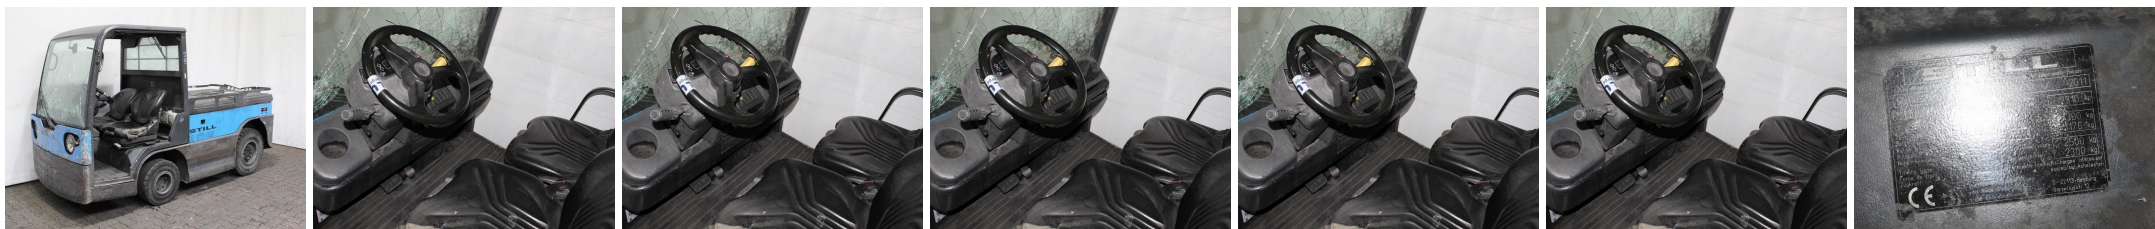

E4481 STILL R 07-25 0127 - Tow tugs & Electric platform trucks

ID-Number:	E4481	YOM:	2011
Manufacturer:	STILL	Free lift:	0 mm
Mast:	0 (---)	Drive:	Electro
Type:	R 07-25 0127	Forks:	0 mm
Closed height:	0 mm	State:	Running condition
Capacity:	25000 kg	Running hours:	7499
Lifting height:	0 mm	Annotation:	HKab,B,L,4x SE
:			