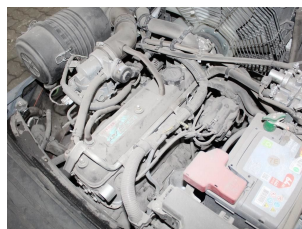

D8630 TOYOTA 02-8 FGF 15 - Counterbalance trucks

ID-Number:	D8630	YOM:	2011
Manufacturer:	TOYOTA	Free lift:	1680 mm
Mast:	Triplex (3F500)	Drive:	Gas
Type:	02-8 FGF 15	Forks:	1200 mm
Closed height:	2230 mm	State:	Running condition
Capacity:	1500 kg	Running hours:	2409
Lifting height:	5000 mm	Annotation:	EZH,ISS,DS,LSG,4x SE
:			