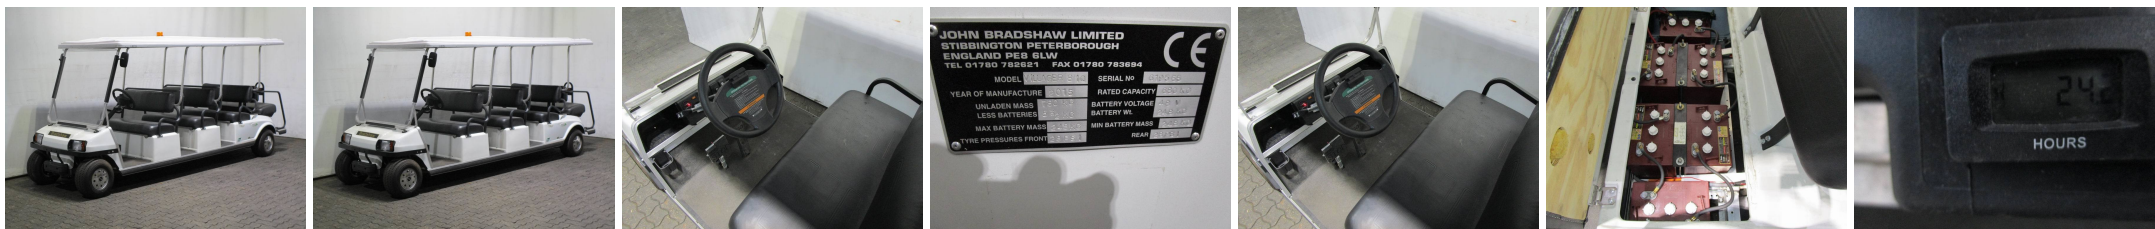

## C8072 BRADSHAW Villager81Q (SCV8E2) - Tow tugs & Electric platform trucks

ID-Number:	C8072	YOM:	2015
Manufacturer:	BRADSHAW	Free lift:	0 mm
Mast:	0 (---)	Drive:	Electro
Type:	Villager81Q (SCV8E2)	Forks:	0 mm
Closed height:	0 mm	State:	Like new
Capacity:	680 kg	Running hours:	24
Lifting height:	0 mm	Annotation:	B+L, 4xLuft
:			