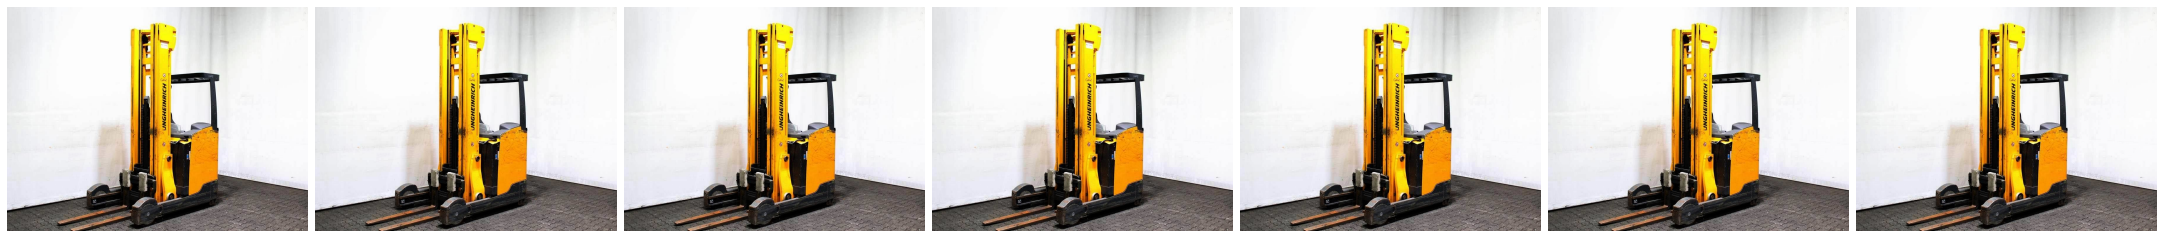

C6172 JUNGHEINRICH ETV 320 E GNE-680DZ - Reach trucks

ID-Number:	C6172	YOM:	2014
Manufacturer:	JUNGHEINRICH	Free lift:	2200 mm
Mast:	Triplex (3F680)	Drive:	Electro
Type:	ETV 320 E GNE-680DZ	Forks:	1200 mm
Closed height:	2900 mm	State:	Running condition
Capacity:	2000 kg	Running hours:	16814
Lifting height:	6800 mm	Annotation:	EZH,ISS,B,L,3x V
:			