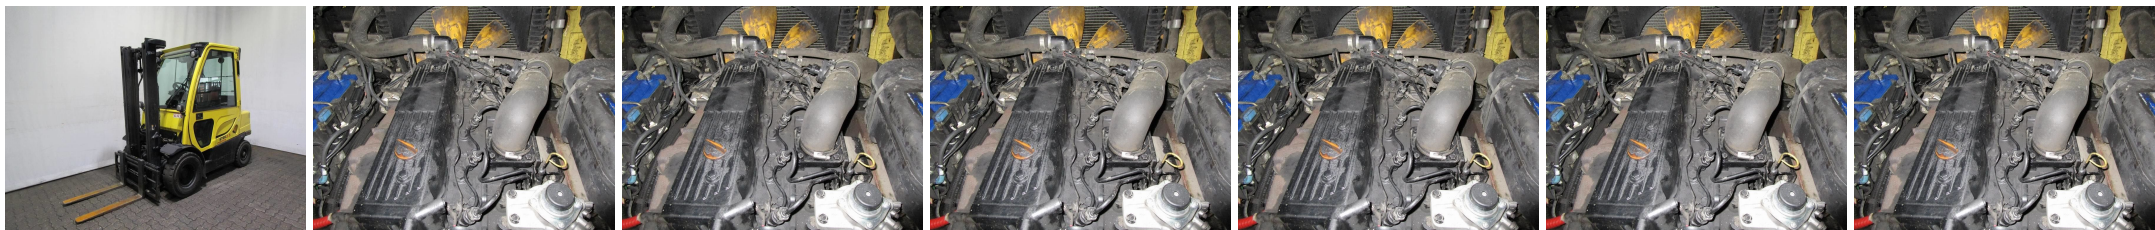

B8400 HYSTER H 2.5 FT - Counterbalance trucks

ID-Number:	B8400	YOM:	2012
Manufacturer:	HYSTER	Free lift:	150 mm
Mast:	Telescope / Freeview (2W330)	Drive:	Diesel
Type:	H 2.5 FT	Forks:	900 mm
Closed height:	2170 mm	State:	Running condition
Capacity:	2500 kg	Running hours:	12947
Lifting height:	3300 mm	Annotation:	DZH,ZVG+SS,Kab,H,4x Luft
:			