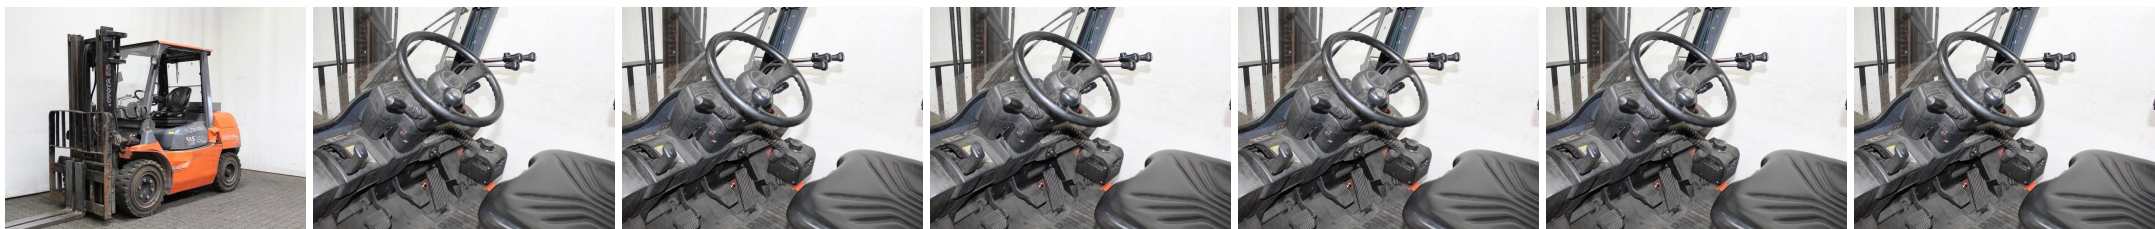

B7260 TOYOTA 42-7 FD 35 - Counterbalance trucks

ID-Number:	B7260	YOM:	2008
Manufacturer:	TOYOTA	Free lift:	0 mm
Mast:	Telescope / Freeview (2W330)	Drive:	Diesel
Type:	42-7 FD 35	Forks:	1200 mm
Closed height:	2270 mm	State:	Running condition
Capacity:	4000 kg	Running hours:	8825
Lifting height:	3300 mm	Annotation:	EZH,SS,HKab,H,LSG,1-P,4x SE
:			